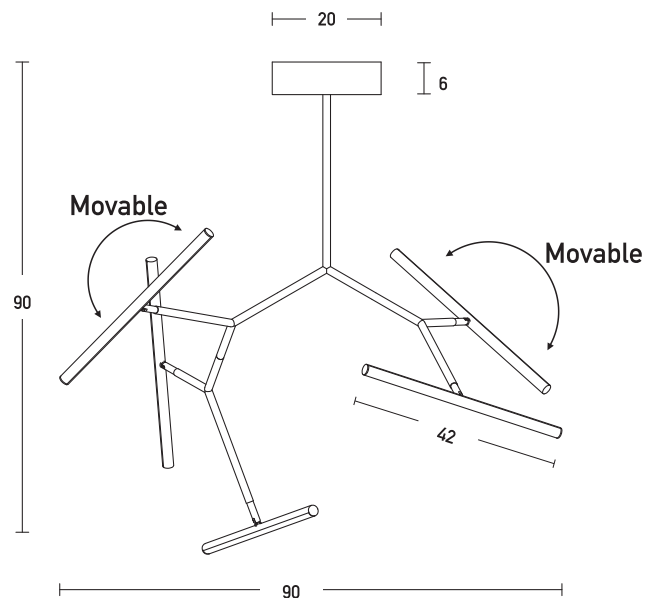

Product Data Sheet

Date: 04/06/2021
www.zambelislights.gr

Code 2071

Color: Gold Matt

Indoor Lighting

Power	49W
Voltage	220-240V
Operating Frequency	50/60Hz
Color Temperature	3000K
Lumen	3920Lm
Cri	80
Dimensions	L: 90cm W: 50cm H: 90cm
Base	Ø: 20cm H: 6cm
Dimmable Triac	○
Material	Aluminium - Silicon
Special Feature	Movable Profile 42cm , Ø: 2cm

Description

Indoor Pendant Led light by Aluminium and Silicon in Total Gold Matt color.
 Light with Movable Profiles.

5213010011811